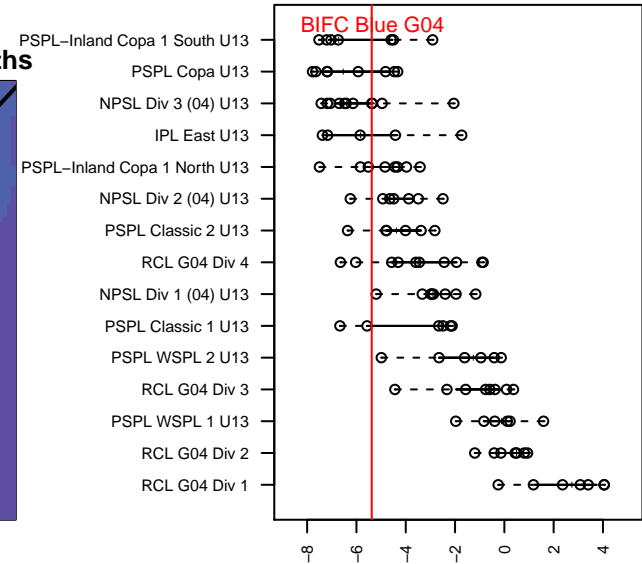

BIFC Blue G04

Bainbridge Island FC
Bainbridge, WA
G04 total strength=660
attack=1 defense=0.38
fall league = NPSL Div 3 (04) U13

alt names used:
Bainbridge Island FC Blue G04
Bainbridge Island FC Blue G04
BIFC G04 BLUE (WA)

Venues played:
2016 REDAPT Cup Age Group U13
2016 Island Cup GU13
2016 NPSL Division 3 (04) U13

**attack and defense variance (black dot)
relative to other teams
and top 10 in region**

**attack and defense rating
relative to others at age
and all opponents in last 13 months**