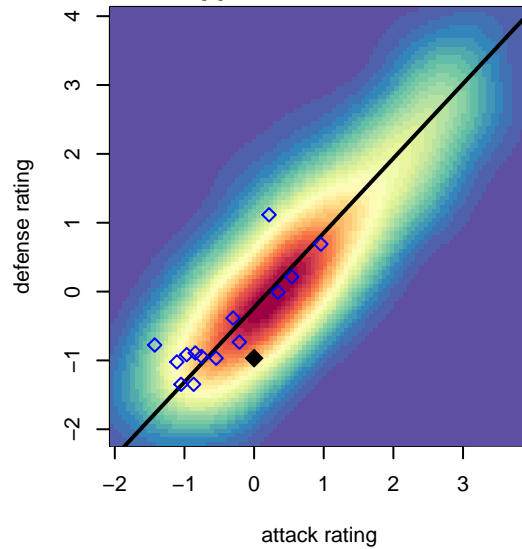

BIFC Blue G04

Bainbridge Island FC
Bainbridge, WA
G04 total strength=660
attack=1 defense=0.38
fall league = NPSL Div 3 (04) U13

alt names used:
Bainbridge Island FC Blue G04
Bainbridge Island FC Blue G04
BIFC G04 BLUE (WA)

Venues played:
2016 REDAPT Cup Age Group U13
2016 Island Cup GU13
2016 NPSL Division 3 (04) U13

**attack and defense variance (black dot)
relative to other teams
and top 10 in region**

**attack and defense rating
relative to others at age
and all opponents in last 13 months**