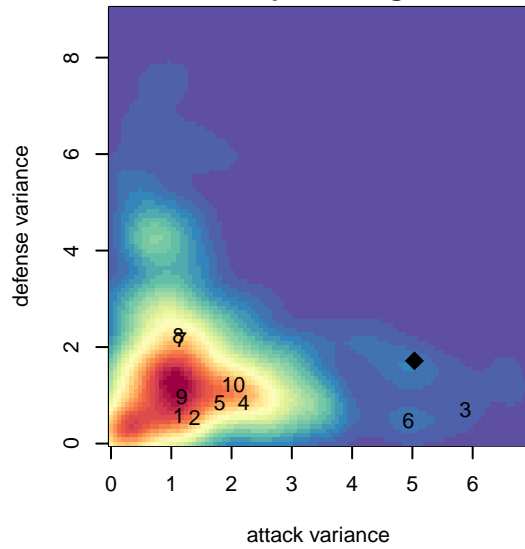

BIFC Blue G04

Bainbridge Island FC
Bainbridge, WA
G04 total strength=660
attack=1 defense=0.38
fall league = NPSL Div 3 (04) U13

alt names used:
Bainbridge Island FC Blue G04
Bainbridge Island FC Blue G04
BIFC G04 BLUE (WA)

Venues played:
2016 REDAPT Cup Age Group U13
2016 Island Cup GU13
2016 NPSL Division 3 (04) U13

**attack and defense variance (black dot)
relative to other teams
and top 10 in region**

**attack and defense rating
relative to others at age
and all opponents in last 13 months**