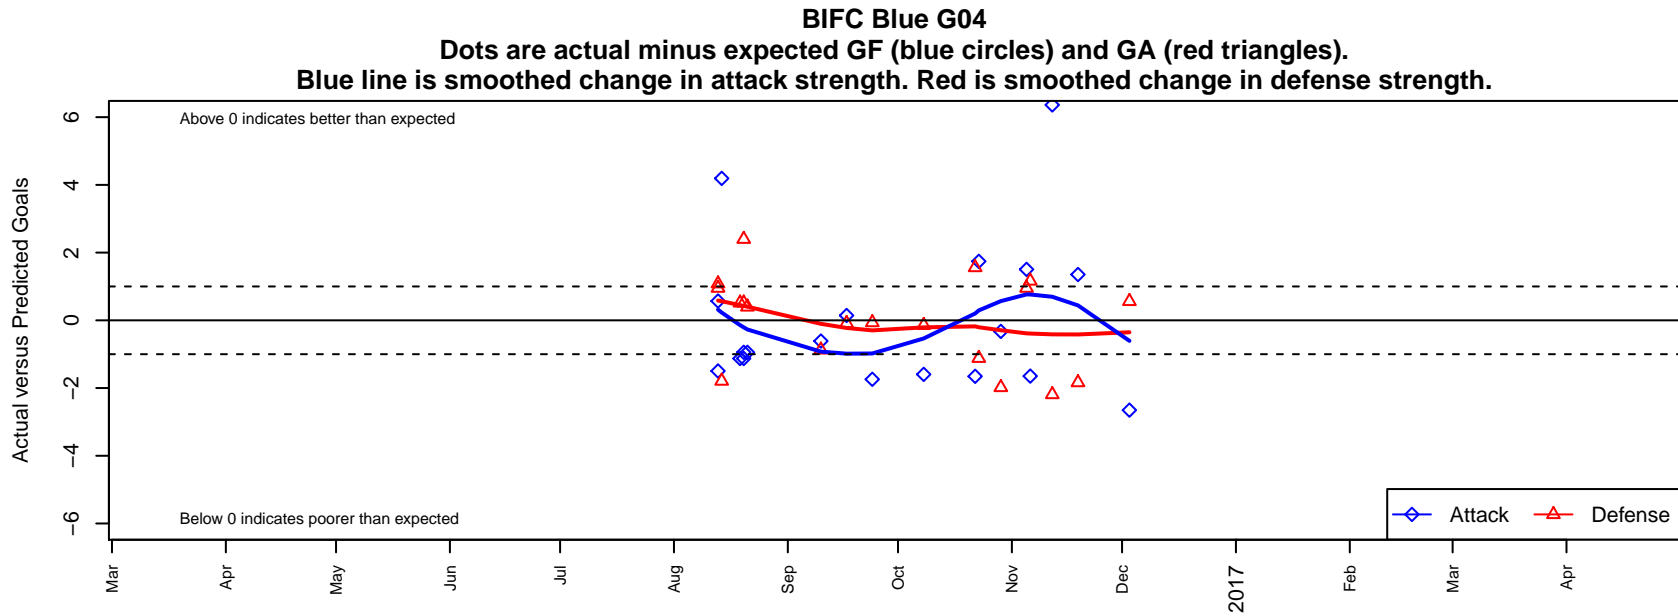

BIFC Blue G04

Bainbridge Island FC
Bainbridge, WA
G04 total strength=660
attack=1 defense=0.38
fall league = NPSL Div 3 (04) U13

alt names used:
Bainbridge Island FC Blue G04
Bainbridge Island FC Blue G04
BIFC G04 BLUE (WA)

Venues played:
2016 REDAPT Cup Age Group U13
2016 Island Cup GU13
2016 NPSL Division 3 (04) U13

**attack and defense variance (black dot)
relative to other teams
and top 10 in region**

**attack and defense rating
relative to others at age
and all opponents in last 13 months**